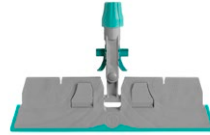

Telescopic handle

Aluminium telescopic handle with hole, non-slip ergonomic grip and coloured cap

Extendable from 102 to 184 cm, ø external 26 mm, ø internal 23 mm

Technical information

code	notes	cm	C	pcs	kg	m ³
OR001044	green grip, red cap	↕ 184		10	5,28	0,02
OB001044	green grip, blue cap	↕ 184		10	5,28	0,02
O0001044	green grip, green cap	↕ 184		10	5,28	0,02
OG001044	green grip, yellow cap	↕ 184		10	5,28	0,02
O0001044E	grey grip, grey cap	↕ 184		10	5,28	0,02

Material

Aluminium

Features

Non-slip grip: rubber inserts grant a very good grip and to lean it safely against the wall

Related products

Terminal cone for telescopic handle

Trilogy frame

Wet System Light frame

Blik frame

Metal and plastic frame for dusting

Product options

Mini telescopic handle